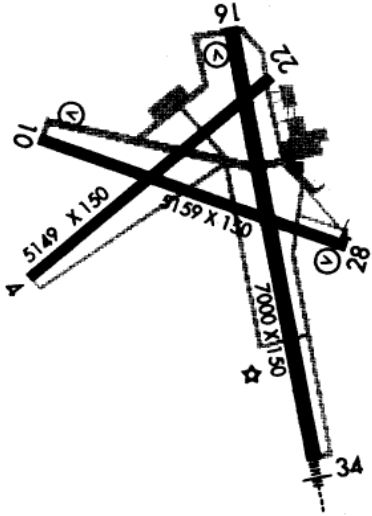

Total: \$3785*

*Assumes student has 50 hours cross-country flight time as PIC and 22 additional hours minimum simulated or actual instrument time prior to flight check ride.

More Ratings & Endorsements Available

Commercial
BFR
Certified Flight Instructor
Instrument Proficiency Check
Multiengine

EASTERWOOD

KCLL

Elevation 321 MSL
Runway 16-34 7000'
Tower 118.5
Houston Center 120.4

COULTER

KCFD

Elevation 357 MSL
Runway 15-33 4000'
CTAF 123.000
Houston Center 120.4